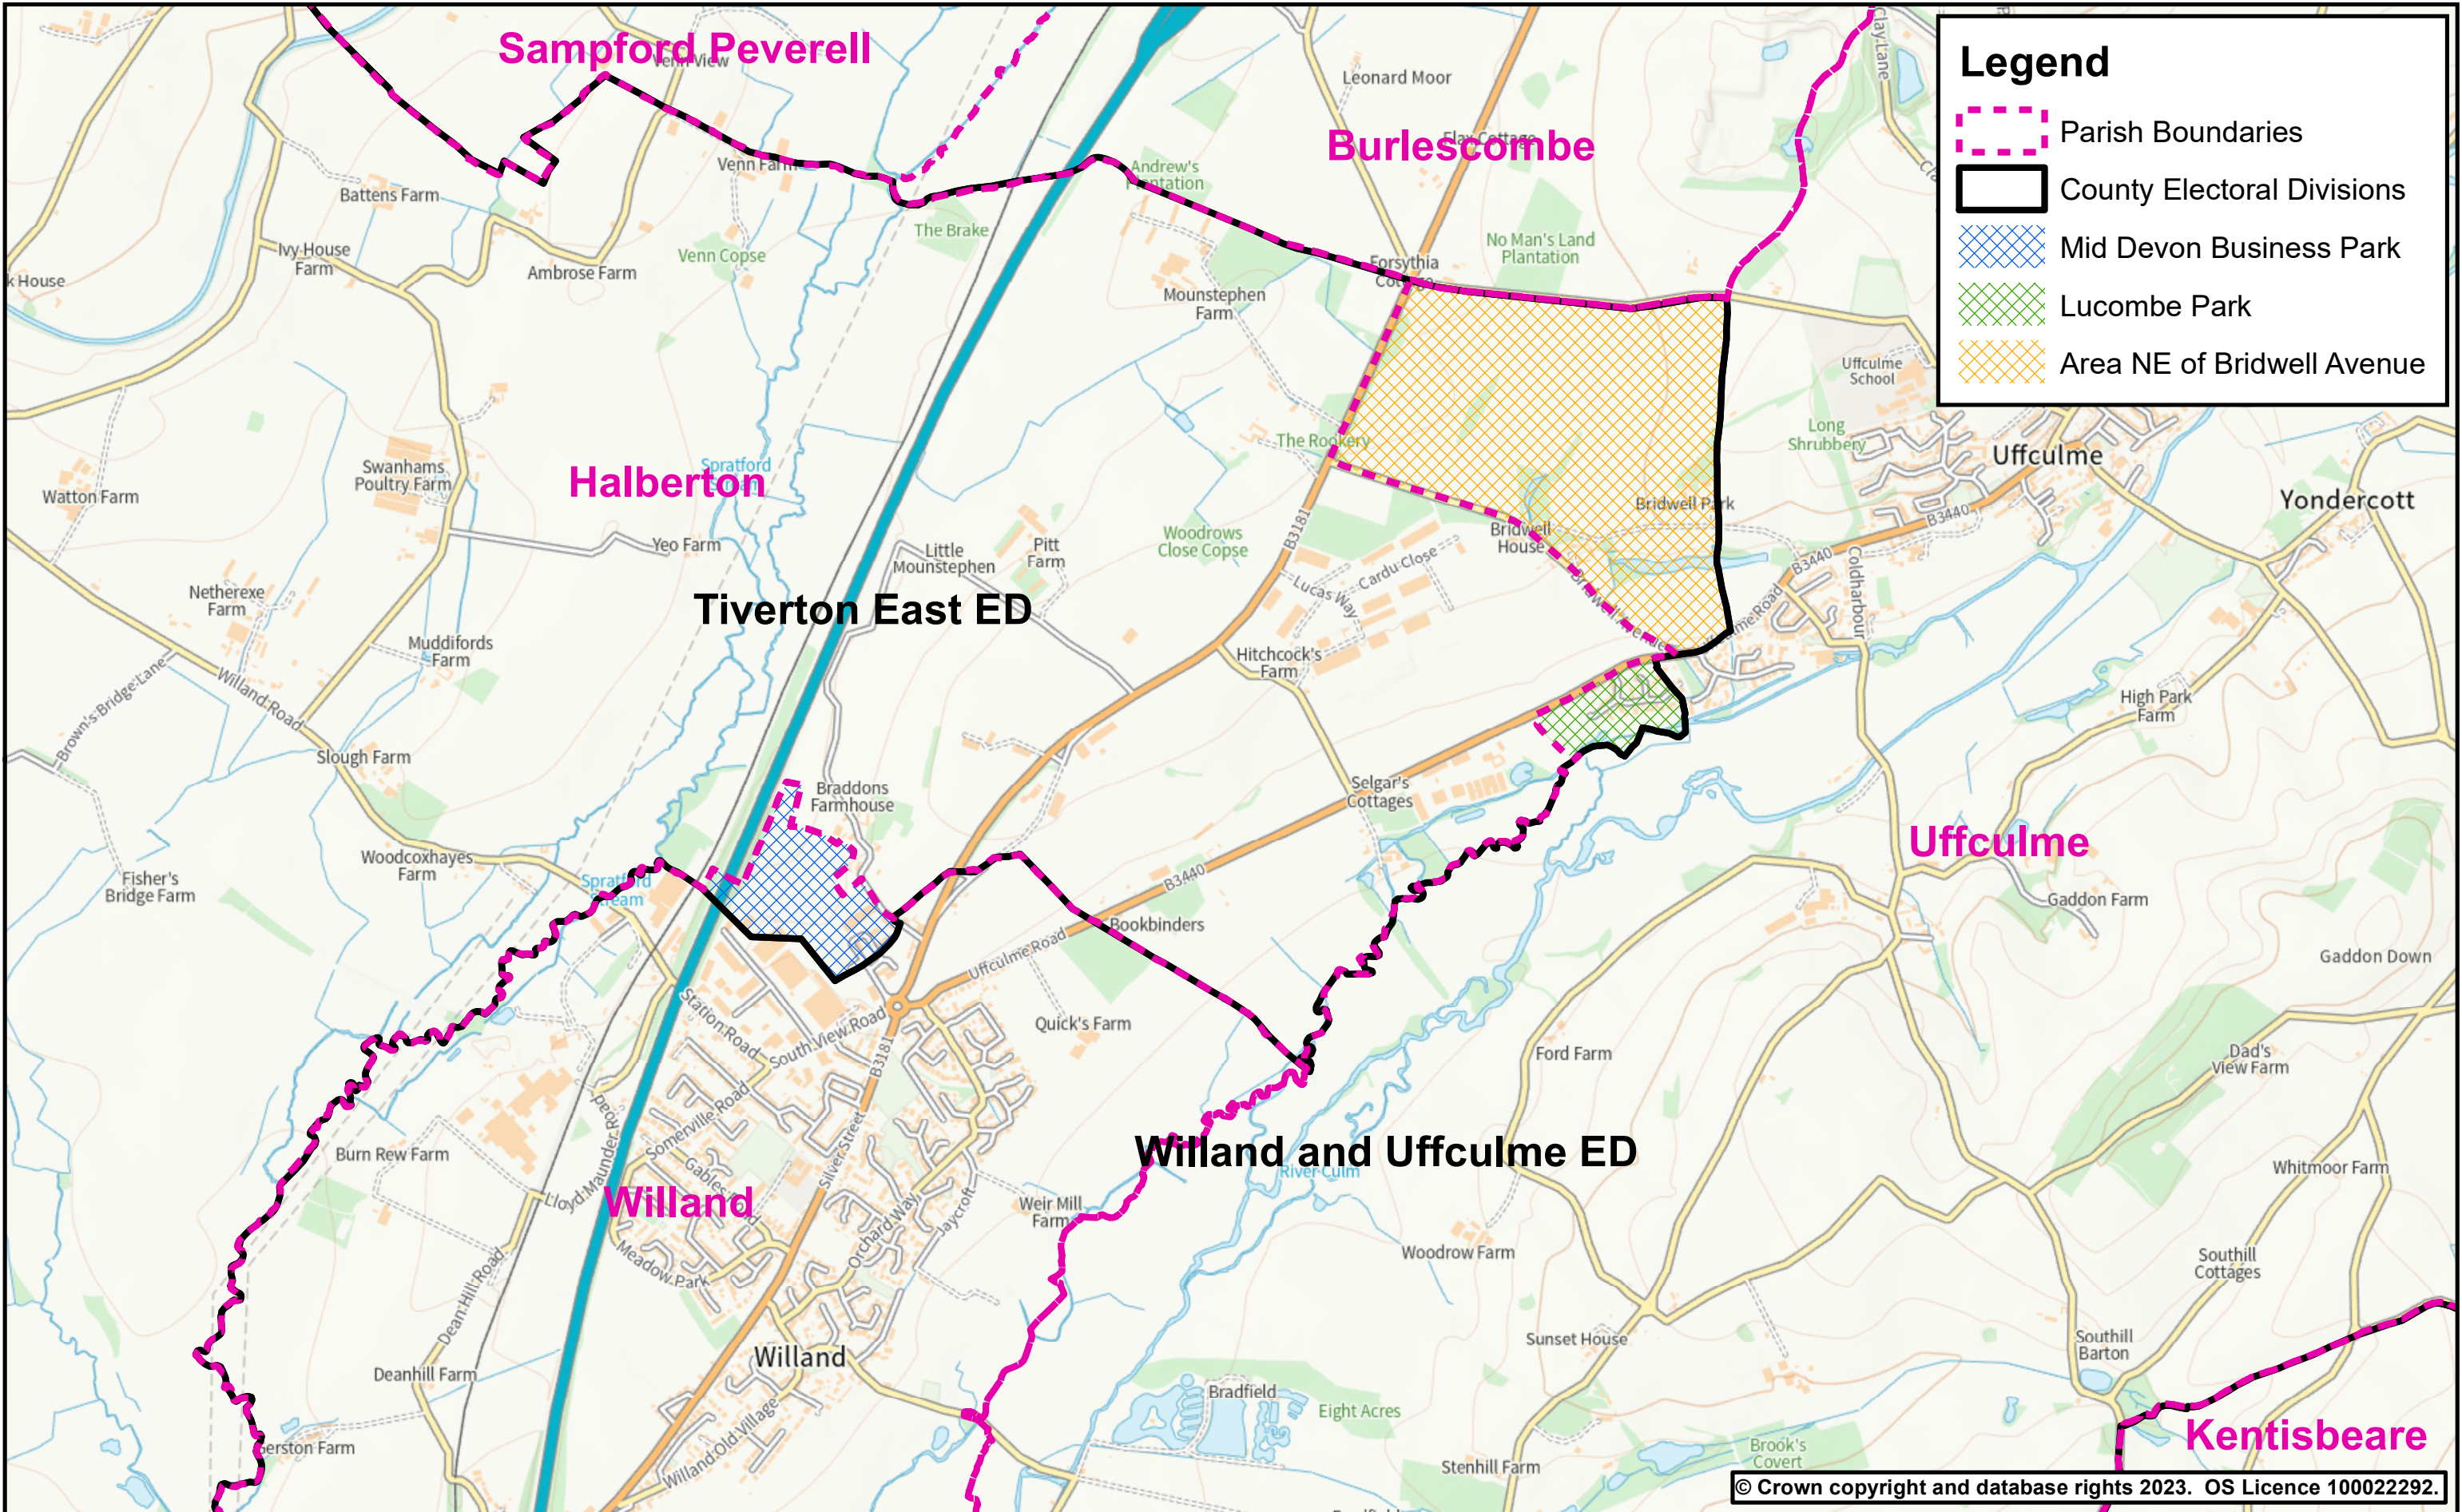

Title  
**MDDC Parish Boundaries  
 and  
 County Electoral Divisions**

**Mid Devon District Council**

Scale	1:15,000 @ A3	Date	05 June 2023
Drg. No.		Produced by	GMS

Phoenix House  
 Phoenix Lane, Tiverton EX16 6PP  
 Tel: 01884 255255  
 Website: [www.middevon.gov.uk](http://www.middevon.gov.uk)

**Legend**

- Parish Boundaries
- County Electoral Divisions
- Mid Devon Business Park
- Lucombe Park
- Area NE of Bridwell Avenue